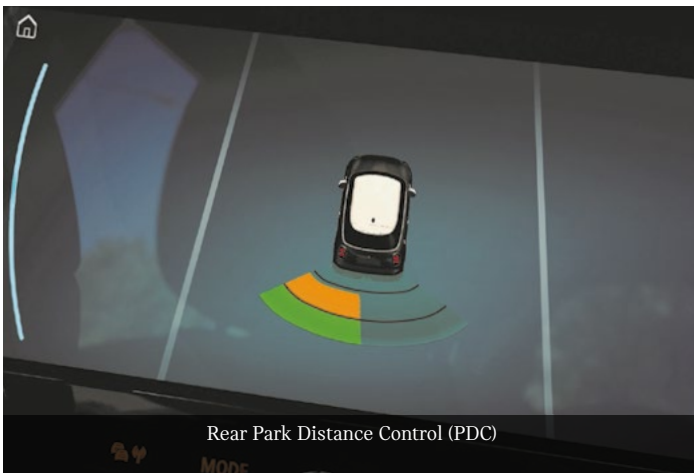

DISCOVER THE MINI CLUBMAN.

CHARMING AND SOPHISTICATED.

STANDARD EQUIPMENT HIGHLIGHTS.

EXTERIOR:

- LED fog lights
- LED headlights
- LED rear lights with Union Jack design

INTERIOR:

- Ambient Lighting
- Floor mats
- Multi-function controls for steering wheel
- Driver seat height adjustment, manual

TECHNOLOGY:

- Cruise control with brake function
- Premium Pack
  Comprising, Automatic air conditioning, Car Sharing Prep, Comfort Access, MINI Driving Modes, MINI Excitement Pack, Navigation System, Rear Parking sensor, ISOFIX Child Seat System, Driving Assistant, Additional interior lighting, Emergency Call, Teleservices, Apple CarPlay®, Seat heating (front) and Extended storage
- Rain sensor and automatic headlight activation

INFOTAINMENT:

- DAB digital radio

For more information about full standard equipment, please [click here](#).

Rear Park Distance Control (PDC)