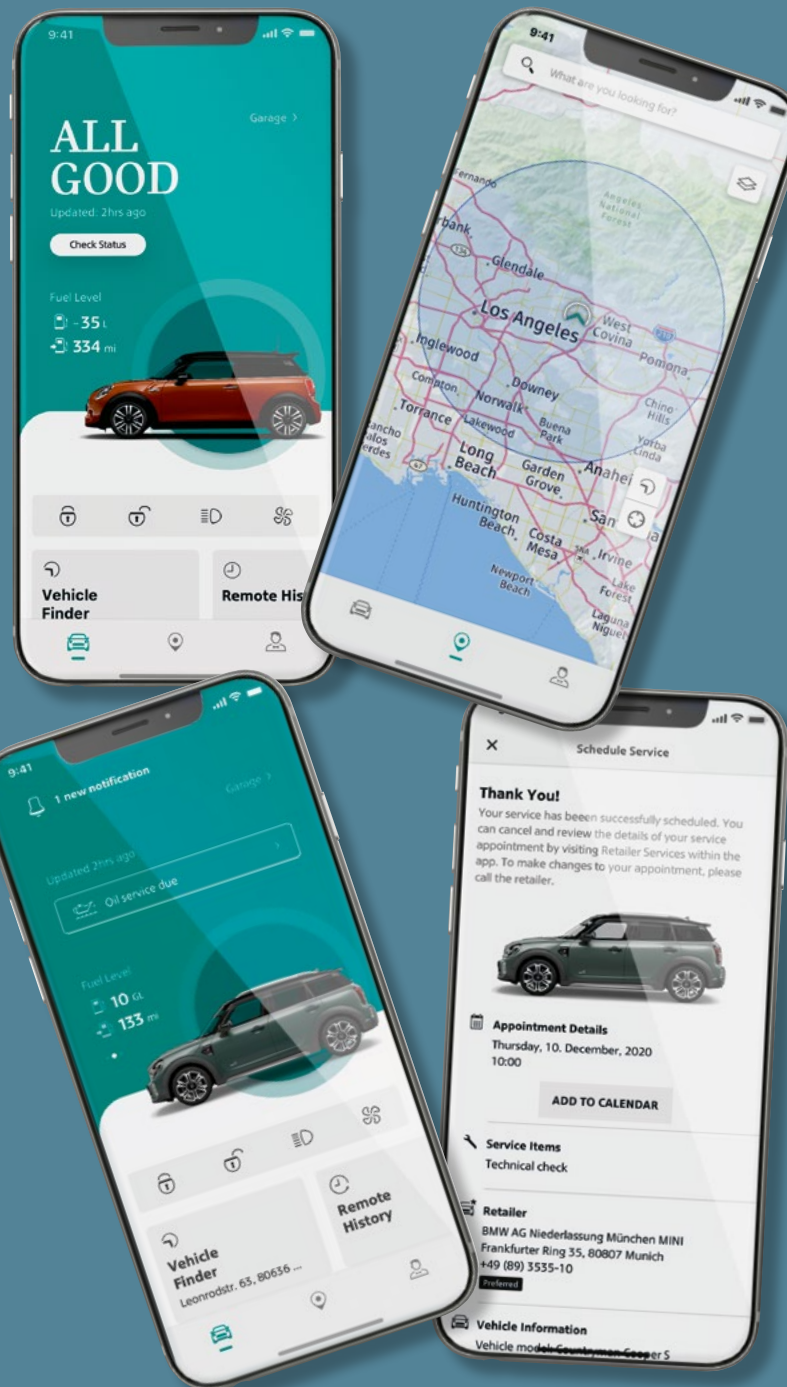

STAY CONNECTED.

With the MINI App, you can immediately benefit from an ever-growing range of convenient features and functions.

CHECK IN.

- Car locked? Windows closed? Fuel needed? Check in at any time to view the status of your MINI from anywhere
- Confirm the last location of your car via the built-in map
- If you're lucky enough to drive more than one MINI, you can switch between cars using the Garage View

TAKE CONTROL.

- Remotely lock and unlock your car with a touch of a button for 24/7 peace of mind
- Ventilate the interior of your MINI prior to your journey

PLAN TRIPS.

- Search and save addresses and Points of Interest
- Plan ahead and send destinations straight to your MINI
- Review routes, traffic and find possible parking options at your destination

CHECK UP.

- View your vehicle health status for essential maintenance
- Check and receive notifications for any servicing requirements
- Direct access to MINI Roadside Assistance support
- Search for your local MINI Retailer

For more information about the MINI App please check out the [MINI App Discovery Guide](#) or visit mini.co.uk/connected