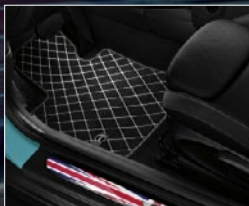

BUSINESS PACK

Textile Floor Mats, Front
51 47 2 408 525
Textile Floor Mats, Rear
51 47 2 408 526