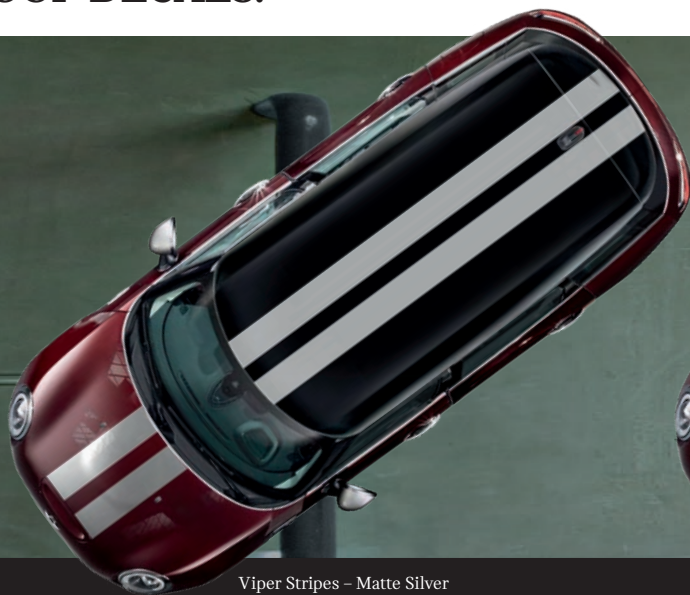

ROOF DECALS.

Viper Stripes – Matte Silver
51 14 2 451 396
£232.00 (front & roof)