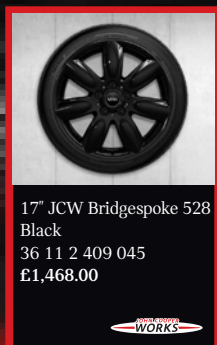

JOHN COOPER WORKS WHEELS.

**Only applies to 17" Bridge Spoke 528, 18" JCW Grip Spoke 520 or 19" Radial Spoke 526.