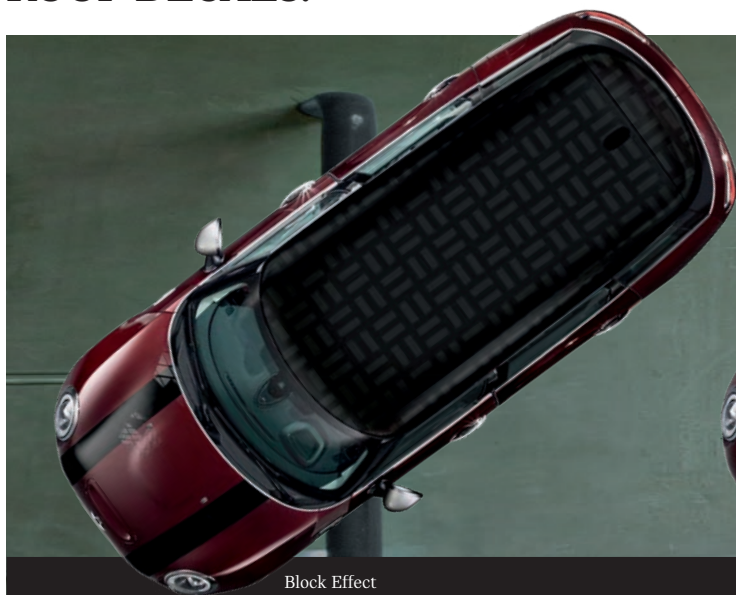

ROOF DECALS.

Block Effect
51 14 2 451 400
£225.00