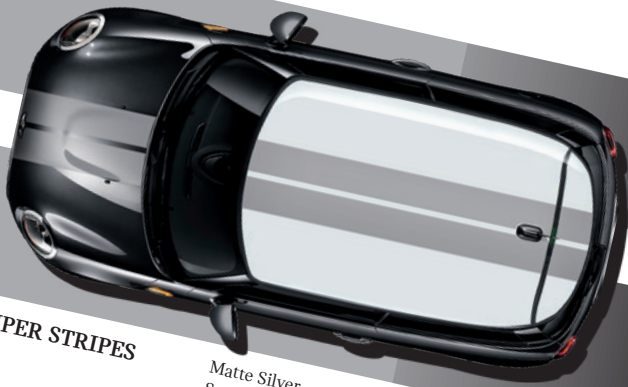

VIPER STRIPES

Matte Silver
Set includes Bonnet,
Roof and Rear
3-door: 51 14 2 451 435
5-door: 51 14 2 451 462
£300.00