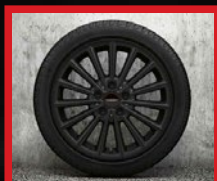

SUMMER COMPLETE WHEEL SETS

17" JCW Multi Spoke
505 in Jet Black
36 11 2 459 604
£1,560.00