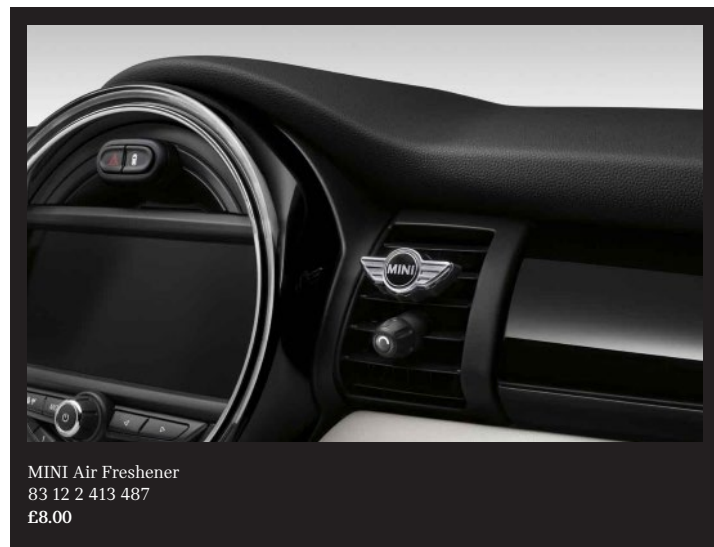

MINI CAR CARE PRODUCTS.

MINI Care Products are offered in a stylish racing look and the containers feature start numbers as a stylistic element, and are a real eye-catcher. The 1960s and nostalgic racing chic were an important inspiration in the development of new MINI Care Products, and underline the emotional value of the MINI brand.

CLEAN MACHINE.

Car Shampoo (1000ml)
83 12 2 298 245
£6.50

Rim Cleaner (500ml)
83 12 2 288 912
£12.40

Windscreen washer with
antifreeze (1000ml)
83 12 2 409 033
£4.50

Cockpit and Plastic Care (250ml)
83 12 2 288 919
£7.25

Leather Care Set with UV Protection
83 12 2 288 917
£23.00

MINI Summer Care Set
83 12 2 365 537
£30.00

MINI Winter Care Set
83 12 2 365 538
£25.00

MEANING OF THE ICON

Paint

Wheel/rim

Glass

Winter

Interior

MINI Air Freshener
83 12 2 413 487
£8.00