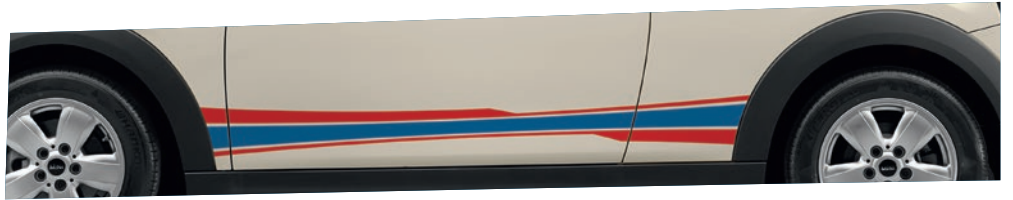

GENUINE EXTERIOR DESIGN.

Pinched – Red/Blue
3-door: 51 14 2 361 025
5-door: 51 14 2 410 160
£60.00