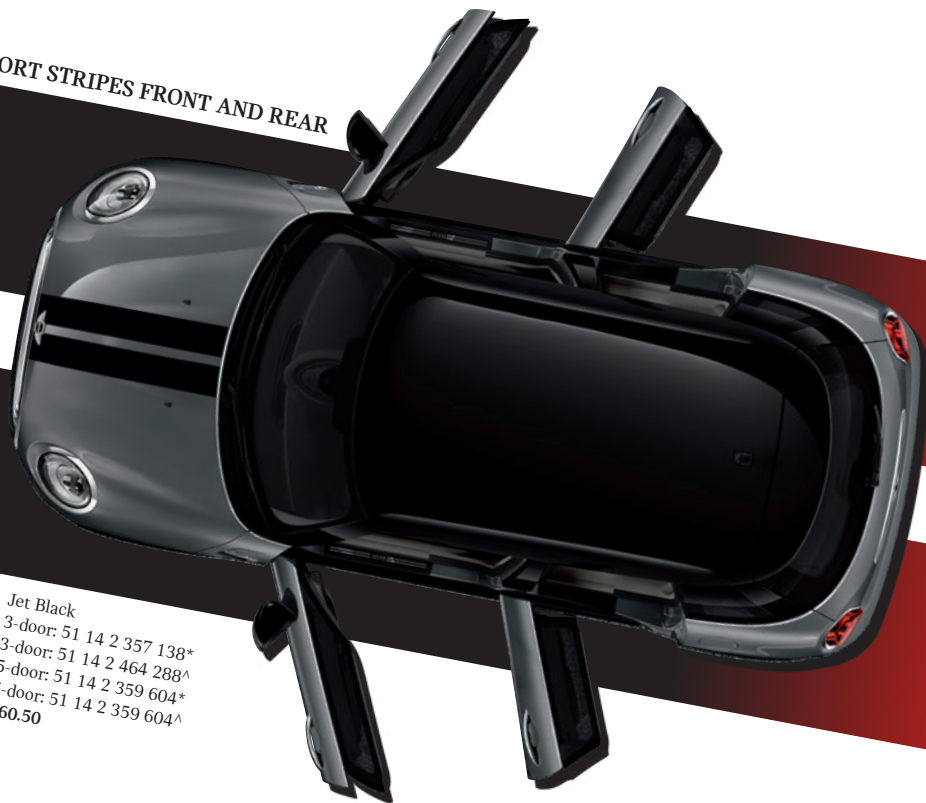

THE FINISHING TOUCH – EXTERIOR DETAILS.

SPORT STRIPES FRONT AND REAR

Jet Black
3-door: 51 14 2 357 138*
3-door: 51 14 2 464 288^
5-door: 51 14 2 359 604*
5-door: 51 14 2 359 604^
£60.50