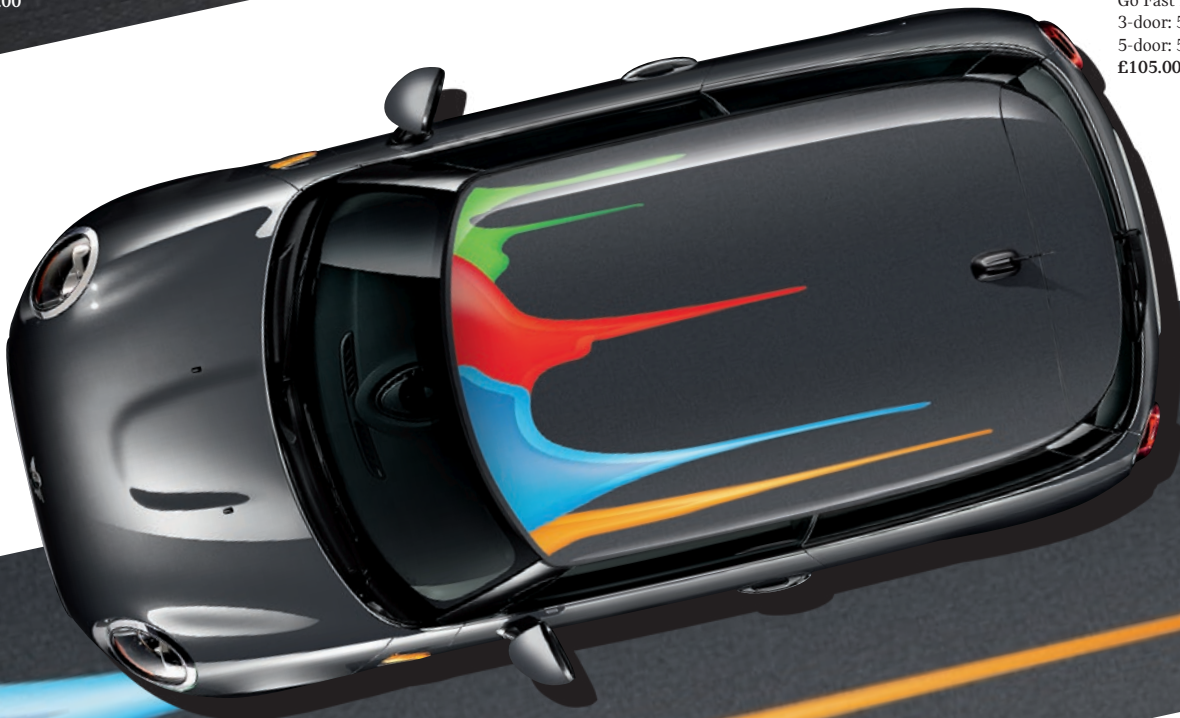

GENUINE EXTERIOR DESIGN.

Pinstripe  
3-door:  
51 14 2 451 416  
5-door:  
51 14 2 451 446  
£225.00

MINI Denim  
3-door:  
51 14 2 451 415  
5-door:  
51 14 2 451 445  
£225.00

Go Fast Paint - Prime  
3-door: 51 14 2 361 040  
5-door: 51 14 2 409 677  
£105.00