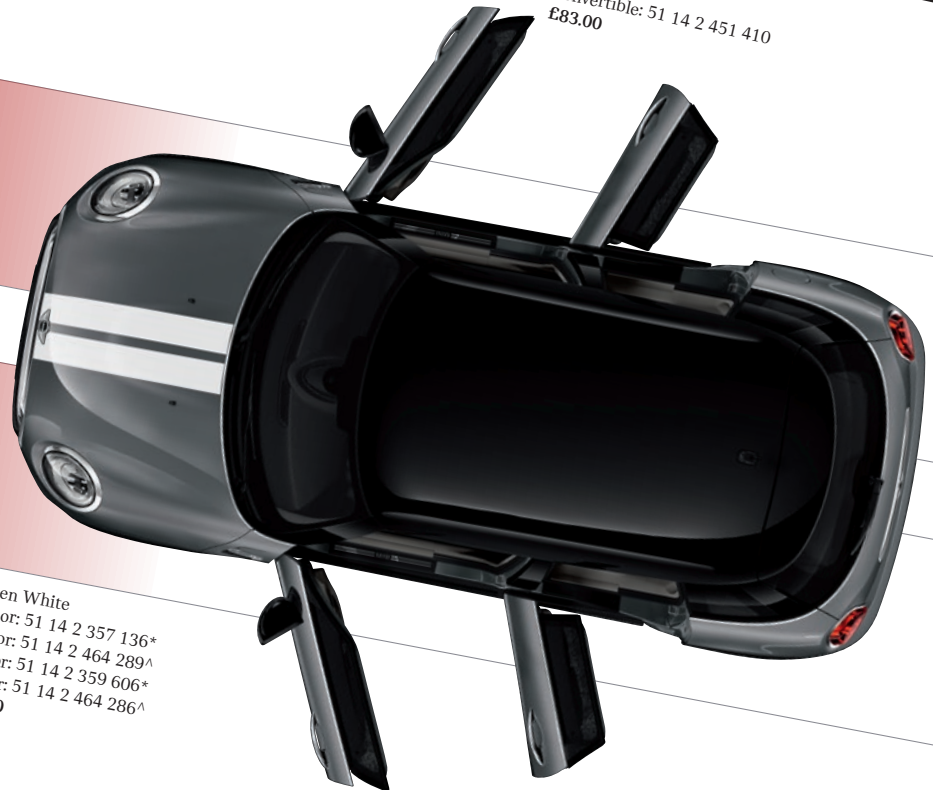

Aspen White
3-door: 51 14 2 357 136*
3-door: 51 14 2 464 289^
5-door: 51 14 2 359 606*
5-door: 51 14 2 464 286^
£60.50