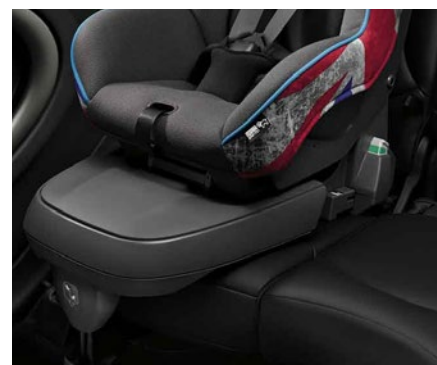

ISOFIX Base
82 22 2 348 233
£157.50

** Requires ISOFIX base. Unless stated prices exclude fitting and painting, where required.